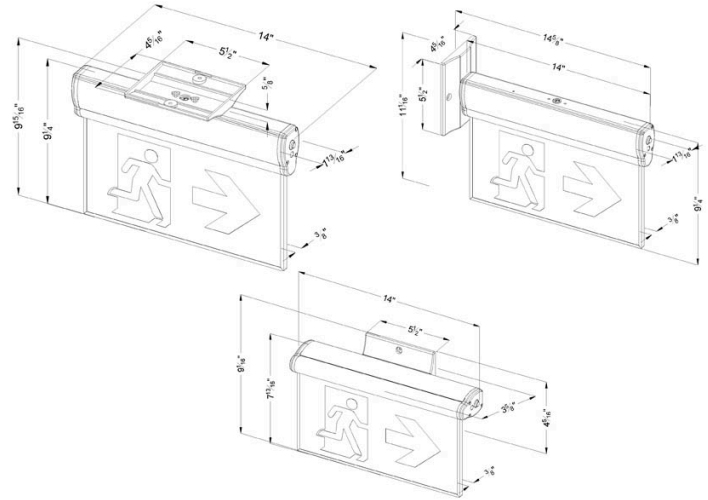

CANADA SERIES EDGE LIT LED EXIT SIGN | RUNNING MAN | ADJUSTABLE ANGLE

Code: ELRT-CA

The **ELRT-CA Canada Approved Edge-Lit Exit Sign** combines safety, style, and adaptability to meet diverse installation needs. Featuring an adjustable angle for optimal visibility, this exit sign includes the universally recognized running man pictogram, with options for pictograms with or without directional arrows. It comes in a sleek, standard aluminum housing or optional finishes in white or black to seamlessly integrate into any environment. Equipped with a battery backup for added reliability, the ELRT-CA also offers an AC-only option to suit your specific requirements, ensuring a trusted, code-compliant solution for any space.

Standard Option

50°F to 104°F

INSTALLATION

The ELRT-CA is suitable for wall, sloped, high or standard ceiling mounting. Includes field installable pictograms. All hardware is included.

DIMENSIONS

Weight : 5.00 lb