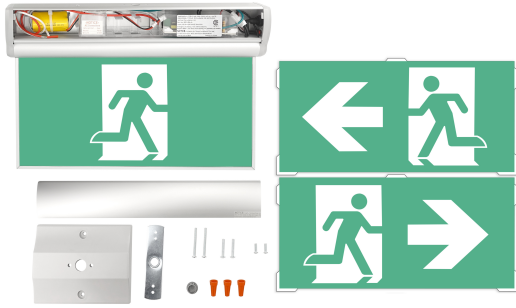

CANADA SERIES EDGE LIT LED EXIT SIGN | RUNNING MAN | ADJUSTABLE ANGLE

Code: ELRT-CA

The **ELRT-CA Canada Approved Edge-Lit Exit Sign** combines safety, style, and adaptability to meet diverse installation needs. Featuring an adjustable angle for optimal visibility, this exit sign includes the universally recognized running man pictogram, with options for pictograms with or without directional arrows. It comes in a sleek, standard aluminum housing or optional finishes in white or black to seamlessly integrate into any environment. Equipped with a battery backup for added reliability, the ELRT-CA also offers an AC-only option to suit your specific requirements, ensuring a trusted, code-compliant solution for any space.

Compatible Battery: [3.6V 700mAh](#)

ORDERING INFORMATION

Series	Housing Color	Operation Type
ELRT-CA	A (Brushed Aluminum)	BB (Battery Backup)
	W (White)	AC (AC Only)
	B (Black)	

FEATURES

- UL 924, NEC, OSHA and NFPA 101 Life Safety Code
- Listed for damp location
- 120-347VAC 60Hz Operation
- Most versatile edge lit exit sign on the market
- Wall, sloped, high, or standard ceiling
- Aluminum housing with high grade acrylic face
- Field Installable Running Man Pictograms
- Long life LED illumination
- Test switch and charge rate indicator on battery backup models

Conformance to Codes and Standards

The ELRT-CA series is CSA listed and meets all requirements in C22.2 No.141-10 and UL924. Suitable for Canada Markets.

CONSTRUCTION

This exit sign features a compact and decorative design, ideal for modern spaces. Constructed with durable aluminum housing, it is available in stylish silver, white, or black finishes to complement various aesthetics. The rotational acrylic panel allows for flexible mounting on different angled surfaces, and its universal single or double-face configuration ensures adaptability for any location. Designed for convenience, it includes an easy-to-replace pictograms, making adjustments straightforward and efficient.